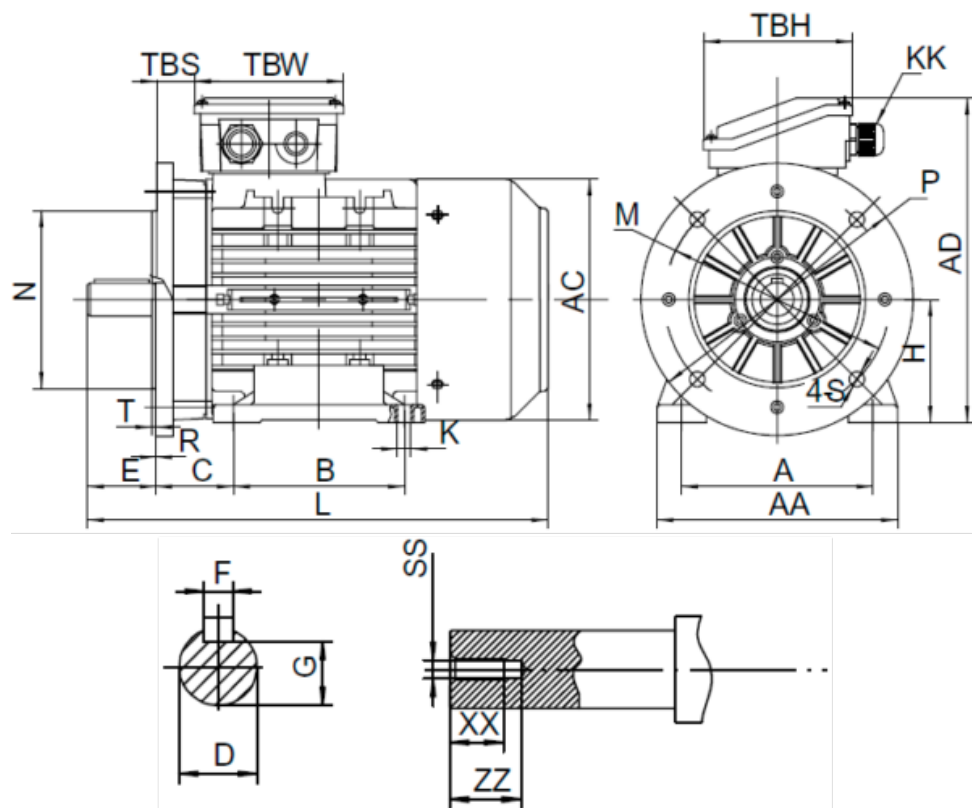

# Data Sheet

Article number: 25160003721740

Description: Kleedrive T2A 711-2 0.37kw 2800 rpm UI/CSA  
3x230/400V 50HZ IP55 B35 PTO

## Measures

A = 112	F = 5	TBW = 98
AA = 140	G = 11	XX = 12
AC = Ø138	H = 71	ZZ = 17
AD = 186	HD = 115	
B = 90	L = 245	
C = 45	SS = M5	
D = Ø14	TBH = 98	
E = 30	TBS = 16	